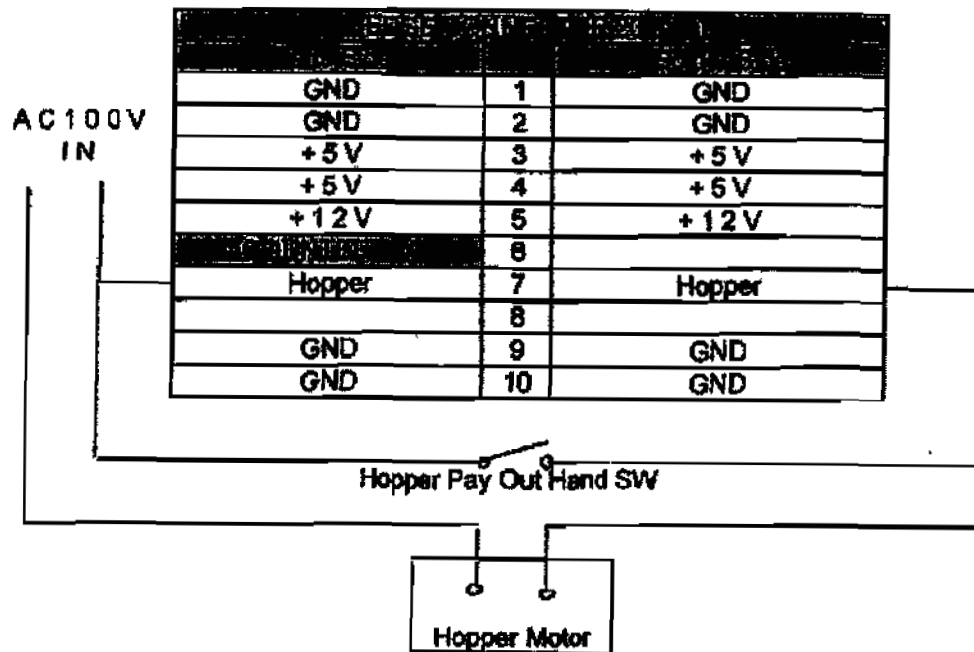

DISP. SW		1	2	3	4	5	6	7	8
Disp. Of Doll on demonstration	Displayed	ON							
	Undisplayed	OFF							
Coin In Limit	20,000		ON	ON					
	10,000		OFF	ON					
	5,000		ON	OFF					
	1,000		OFF	OFF					
Condition for 3 Kind of Bonus	3-2-1				ON	ON			
	8-3-1				OFF	ON			
	9-5-1				ON	OFF			
	12-7-1				OFF	OFF			
Disp. Of Doll at all Fr.&C. Bonus	Displayed						ON		
	Undisplayed						OFF		
Not Used									
Test Mode for Disp. Of Doll									ON
									OFF

(EDGE CONNECTOR V2/DN)		
Pin No.	ISDN	ISDN
Video RED	1	Video GREEN
Video BLUE	2	Video SYNC.
Speaker	3	SP. GND.
	4	
	5	
	6	
	7	
Service Coin Start	8	
Odds/Small Bet	9	
Take Score	10	
Double Up	11	
	12	
	13	
	14	
	15	
Big	16	
	17	
Coin A	18	Key In
Coin C	19	Coin D (Hopper)
Analyzer	20	Confirm
Pay Out	21	Key Down
Hopper Full	22	Hopper SW
Counter A	23	
Counter B(Key In)	24	
Counter C	25	
Counter D (Hopper)	26	
Hopper Counter	27	Lack of Hopper Counter
Key Down Counter	28	
Start Lamp	29	
Cancel Lamp	30	
Bet Lamp	31	
Take Score Lamp	32	
Double Up Lamp	33	
	34	
	35	
GND.	36	GND.